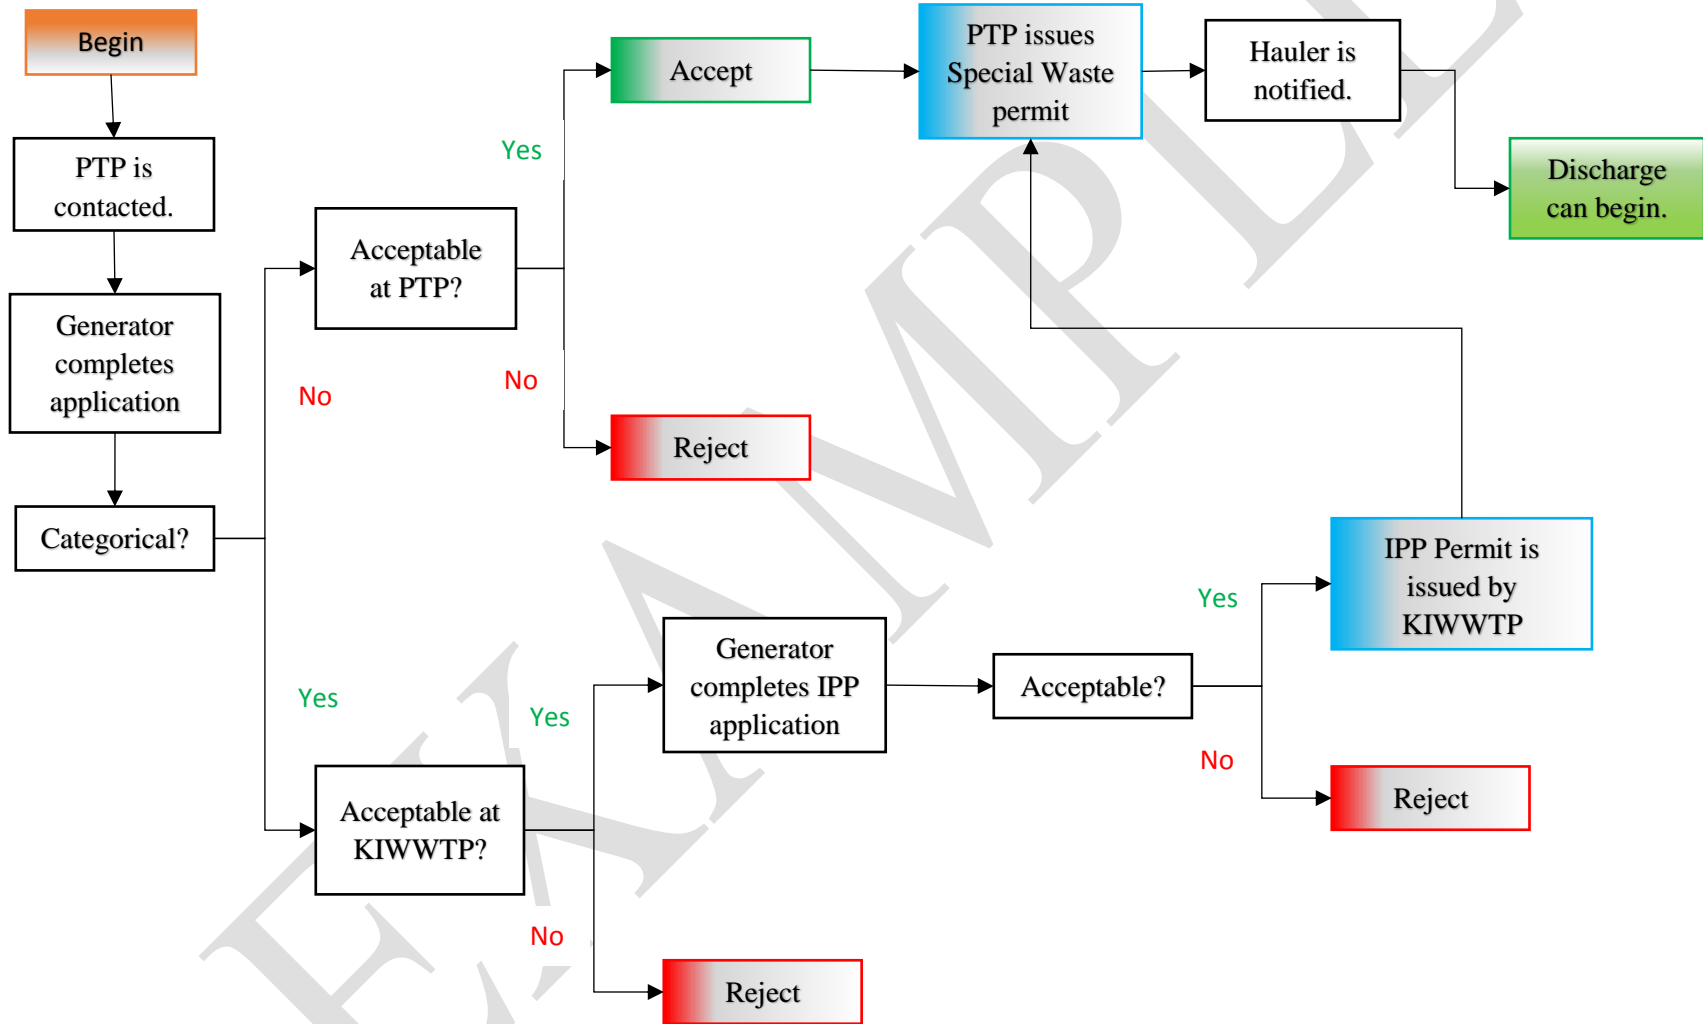

**LCA WASTE HAULER OPERATING GUIDELINES
SECTION C
Special Waste Administration Procedures**

Special Waste Procedure Flow Chart

PTP- Pretreatment Plant
 IPP- Industrial Pretreatment Program
 KIWWTP- Kline's Island Wastewater Treatment Plant

EXAMPLE